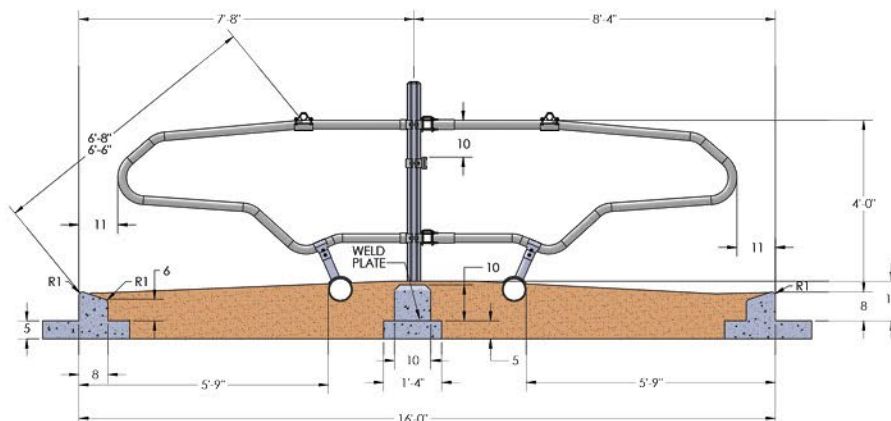

DLS BARN
SOLUTIONS INC.

JOURDAIN

FREE STALLS

FREE STALLS > STYLES

SP MOUNTED STALL

16' COW DECK
HEAD TO HEAD
DEEP STALL

OCTOPOST MOUNTED STALL

16' COW DECK
HEAD TO HEAD
DEEP STALL

WOOD POST MOUNTED STALL

16' COW DECK
HEAD TO HEAD
DEEP STALL

CLICK RAIL MOUNTED STALL

16' COW DECK
HEAD TO HEAD
DEEP STALL

- ALL FREE STALLS HOT DIP GALVANIZED INSIDE AND OUTSIDE AFTER BENDING FOR SUPERIOR CORROSION RESISTANCE

- OPTIMAL STALL DESIGN TO CREATE A VERY COMFORTABLE ENVIRONMENT FOR THE COW

- CLAMPS CONSTRUCTED OUT OF 1/4" MATERIAL FOR A VERY LONG USEFUL LIFE (HOT DIP GALVANIZED)

- STALLS MOUNTED TO THE JOURDAIN OCTOPOST DESIGNED TO RESIST ROTATION ON THE POST

- SPECIAL INDENTATION ON INSIDE OF CLAMPS TO PREVENT VERTICAL MOVEMENT ON OCTOPOST

- COW DECK HEAD TO HEAD SYSTEMS AVAILABLE FOR 16', 17', AND 18' COW DECKS

- COW DECK SINGLE ROW SYSTEMS AVAILABLE FOR 10' COW DECKS