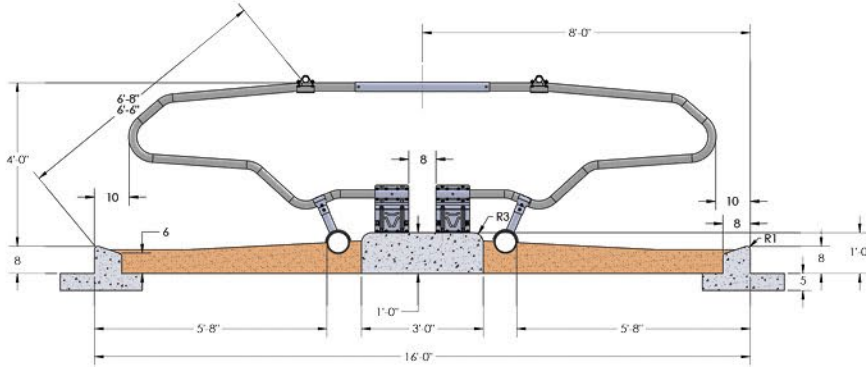

DLS BARN
SOLUTIONS INC.

JOURDAIN

FREE STALLS

FREE STALLS > STYLES

SP MOUNTED STALL

16' COW DECK
HEAD TO HEAD
DEEP STALL

OCTOPOST MOUNTED STALL

16' COW DECK
HEAD TO HEAD
DEEP STALL

WOOD POST MOUNTED STALL

16' COW DECK
HEAD TO HEAD
DEEP STALL

CLICK RAIL MOUNTED STALL

16' COW DECK
HEAD TO HEAD
DEEP STALL

- ALL FREE STALLS HOT DIP GALVANIZED INSIDE AND OUTSIDE AFTER BENDING FOR SUPERIOR CORROSION RESISTANCE

- OPTIMAL STALL DESIGN TO CREATE A VERY COMFORTABLE ENVIRONMENT FOR THE COW

- CLAMPS CONSTRUCTED OUT OF 1/4" MATERIAL FOR A VERY LONG USEFUL LIFE (HOT DIP GALVANIZED)

- STALLS MOUNTED TO THE JOURDAIN OCTOPOST DESIGNED TO RESIST ROTATION ON THE POST

- SPECIAL INDENTATION ON INSIDE OF CLAMPS TO PREVENT VERTICAL MOVEMENT ON OCTOPOST

- COW DECK HEAD TO HEAD SYSTEMS AVAILABLE FOR 16', 17', AND 18' COW DECKS

- COW DECK SINGLE ROW SYSTEMS AVAILABLE FOR 10' COW DECKS