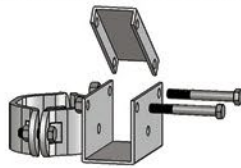

- SPECIAL INDENTATION ON INSIDE OF CLAMPS TO PREVENT VERTICAL MOVEMENT ON OCTOPOST

- COW DECK HEAD TO HEAD SYSTEMS AVAILABLE FOR 16', 17', AND 18' COW DECKS

- COW DECK SINGLE ROW SYSTEMS AVAILABLE FOR 10' COW DECKS

FREE STALLS > HARDWARE

54517
OCTOPOST - 4" X 64"

54524
OCTOPOST CLAMP SINGLE

54325
OCTOPOST CLAMP DOUBLE

52505
NECK RAIL CLAMP

54321
NECK RAIL SUPPORT BRACKET

52506
NECK RAIL SUPPORT BRACKET

54526
BRACKET CLICK RAIL TO 4" OCTOPOST (PER PAIR)

54523
FREE STALL CLAMP - CLICK RAIL MOUNT (PER PAIR)

54520
SQUARE TUBE JOINER BRACKET

54519
SQUARE TUBE WALL SUPPORT BRACKET

FREE STALLS

PART NUMBER	DESCRIPTION	PART NUMBER	DESCRIPTION
54514	FREE STALL (77")	54377	PIPE - 1-7/8" X 24"
54515	FREE STALL (82")	54518	SQUARE TUBE 60 MM X 60 MM X 6M (P/LENGTH)
51072	FREE STALL (89")		

54521
1-7/8" PIPE COUPLER

CUSTOMER TESTIMONIAL

"I went from tie stalls to free stalls and one of the biggest differences I noticed was how perfectly my cows fit in the stalls. They used to lay crooked and now they lay straight. It is easy for them to get up and they stay much cleaner. When exiting the stall they step out with their two back feet and turn nicely without stepping on each other. I am thrilled with the Jourdain free stall!"