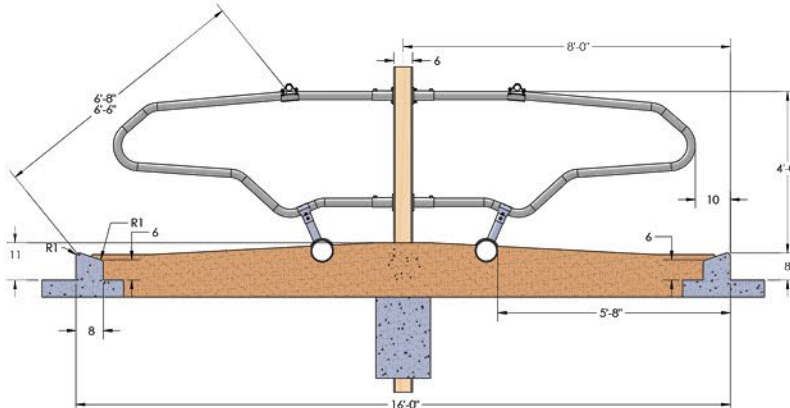

DLS BARN
SOLUTIONS INC.

JOURDAIN

FREE STALLS

FREE STALLS > STYLES

SP MOUNTED STALL

16' COW DECK
HEAD TO HEAD
DEEP STALL

OCTOPOST MOUNTED STALL

16' COW DECK
HEAD TO HEAD
DEEP STALL

WOOD POST MOUNTED STALL

16' COW DECK
HEAD TO HEAD
DEEP STALL

CLICK RAIL MOUNTED STALL

16' COW DECK
HEAD TO HEAD
DEEP STALL

- ALL FREE STALLS HOT DIP GALVANIZED INSIDE AND OUTSIDE AFTER BENDING FOR SUPERIOR CORROSION RESISTANCE

- OPTIMAL STALL DESIGN TO CREATE A VERY COMFORTABLE ENVIRONMENT FOR THE COW

- CLAMPS CONSTRUCTED OUT OF 1/4" MATERIAL FOR A VERY LONG USEFUL LIFE (HOT DIP GALVANIZED)

- STALLS MOUNTED TO THE JOURDAIN OCTOPOST DESIGNED TO RESIST ROTATION ON THE POST

- SPECIAL INDENTATION ON INSIDE OF CLAMPS TO PREVENT VERTICAL MOVEMENT ON OCTOPOST

- COW DECK HEAD TO HEAD SYSTEMS AVAILABLE FOR 16', 17', AND 18' COW DECKS

- COW DECK SINGLE ROW SYSTEMS AVAILABLE FOR 10' COW DECKS