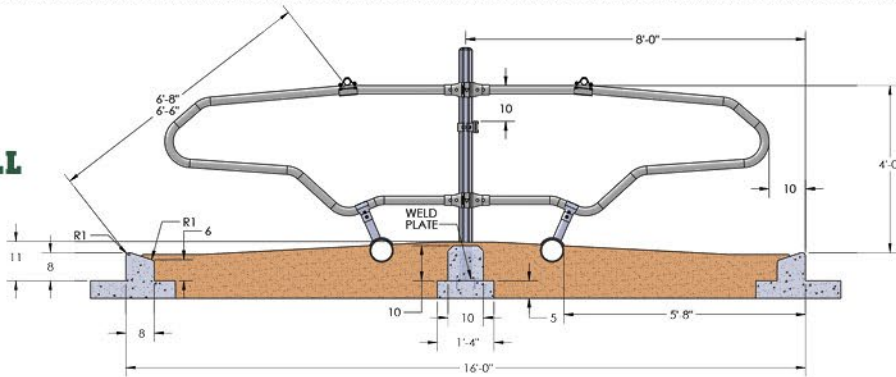

DLS BARN
SOLUTIONS INC.

JOURDAIN

FREE STALLS

FREE STALLS > STYLES

SP MOUNTED STALL

16' COW DECK
HEAD TO HEAD
DEEP STALL

OCTOPOST MOUNTED STALL

16' COW DECK
HEAD TO HEAD
DEEP STALL

WOOD POST MOUNTED STALL

16' COW DECK
HEAD TO HEAD
DEEP STALL

CLICK RAIL MOUNTED STALL

16' COW DECK
HEAD TO HEAD
DEEP STALL

- ALL FREE STALLS HOT DIP GALVANIZED INSIDE AND OUTSIDE AFTER BENDING FOR SUPERIOR CORROSION RESISTANCE

- OPTIMAL STALL DESIGN TO CREATE A VERY COMFORTABLE ENVIRONMENT FOR THE COW

- CLAMPS CONSTRUCTED OUT OF 1/4" MATERIAL FOR A VERY LONG USEFUL LIFE (HOT DIP GALVANIZED)

- STALLS MOUNTED TO THE JOURDAIN OCTOPOST DESIGNED TO RESIST ROTATION ON THE POST

- SPECIAL INDENTATION ON INSIDE OF CLAMPS TO PREVENT VERTICAL MOVEMENT ON OCTOPOST

- COW DECK HEAD TO HEAD SYSTEMS AVAILABLE FOR 16', 17', AND 18' COW DECKS

- COW DECK SINGLE ROW SYSTEMS AVAILABLE FOR 10' COW DECKS