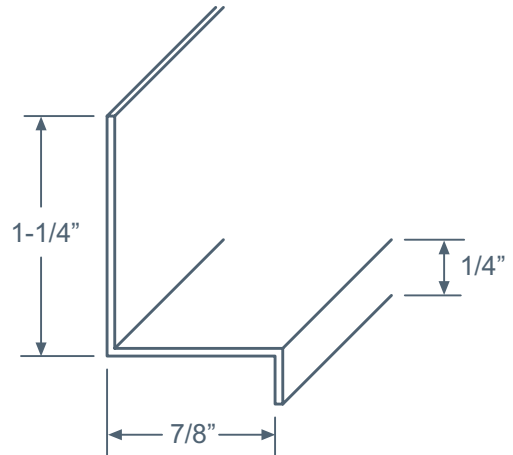

"J" Trim

"H" Divider

Outside Corner

Base Trim

Inside Cove

Note: All trims are 10' lengths.