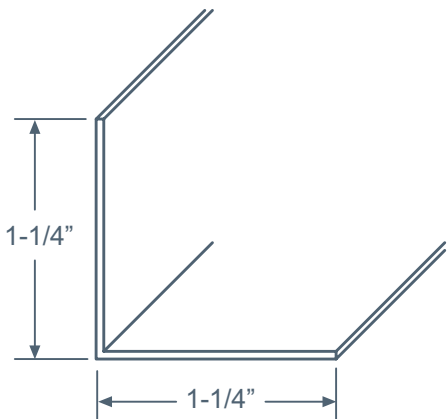

"J" Trim

"H" Divider

Outside Corner

Base Trim

Inside Cove

Note: All trims are 10' lengths.