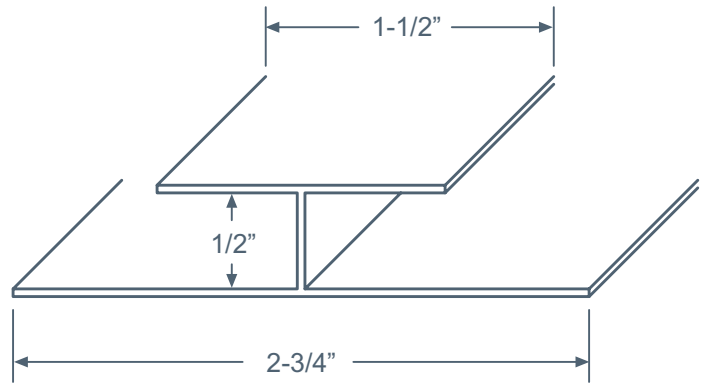

"J" Trim

"H" Divider

Outside Corner

Base Trim

Inside Cove

Note: All trims are 10' lengths.