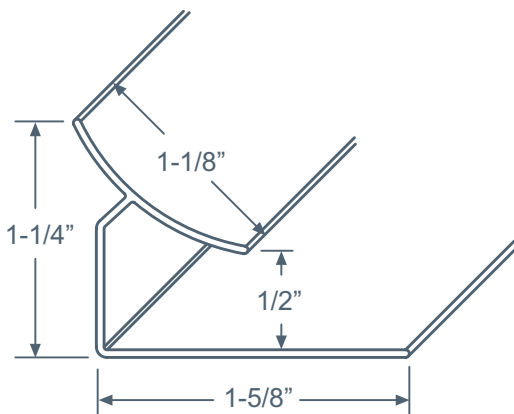

"J" Trim

"H" Divider

Outside Corner

Base Trim

Inside Cove

Note: All trims are 10' lengths.