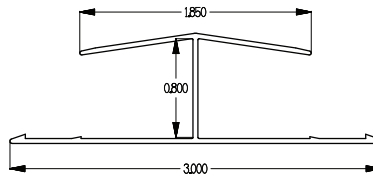

Available trim: