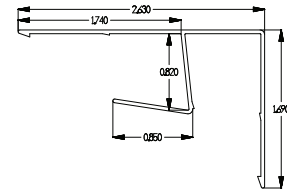

Available trim: