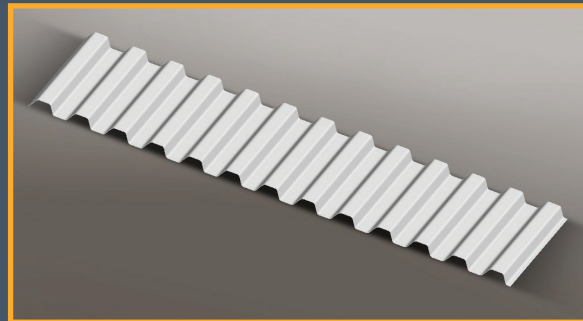

PVC CORRUGATED PANEL

## PVC CORRUGATED PANEL

At 38" wide with 36" coverage, Ribcore panels are available in standard lengths of 10'2", 12'2", 16'4", 20'4"

Available in square and 9" profile.

[www.ribcore.ca](http://www.ribcore.ca)  
[www.mswplastics.ca](http://www.mswplastics.ca)

**Long-lasting, cost-effective and simple to install and maintain, RIBCORE PVC Corrugated panel is well-suited for a broad range of agricultural, commercial and industrial uses and applications, including:**

**Ribcore Corrugated Panel Features & Advantages Include:**

- Made from 100% Virgin PVC
- Great alternative to metal or wood - will not rot or rust
- Easy to install and easy to clean
- Long-lasting and cost-effective
- Made in Canada