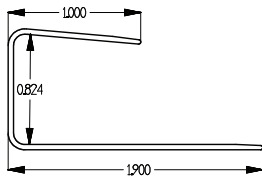

Available trim: