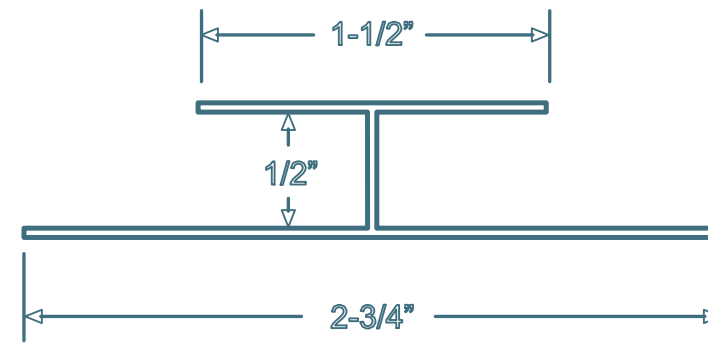

TRUSSCORE™

PVC Interlocking Liner Panel

Trim Dimensions

"J" Trim

"H" Divider

Outside Corner

Base Trim

Inside Cove

Inside/Outside Corner

"45 H" Divider

"F" Trim