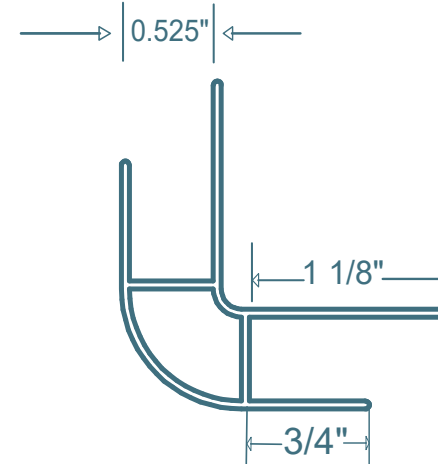

TRUSSCORE™

PVC Interlocking Liner Panel

Trim Dimensions

"J" Trim

"H" Divider

Outside Corner

Base Trim

Inside Cove

Inside/Outside Corner

"45 H" Divider

"F" Trim