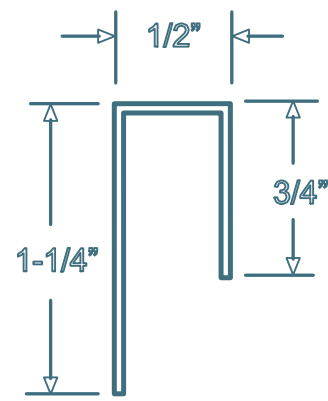

TRUSSCORE™

PVC Interlocking Liner Panel

Trim Dimensions

"J" Trim

"H" Divider

Outside Corner

Base Trim

Inside Cove

Inside/Outside Corner

"45 H" Divider

"F" Trim