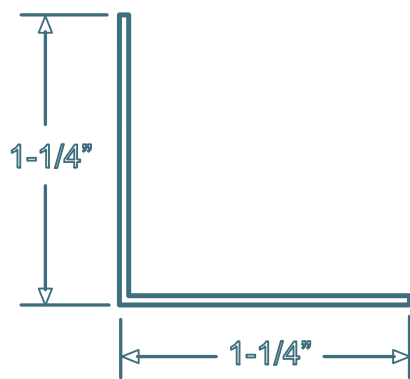

TRUSSCORE™

PVC Interlocking Liner Panel

Trim Dimensions

"J" Trim

"H" Divider

Outside Corner

Base Trim

Inside Cove

Inside/Outside Corner

"45 H" Divider

"F" Trim