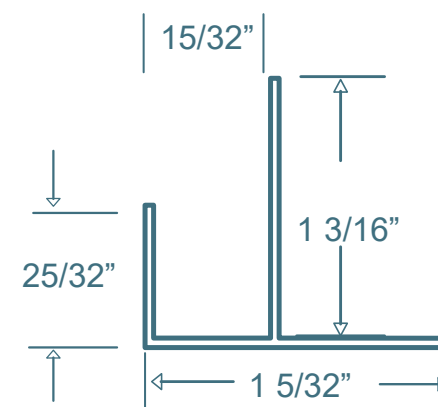

TRUSSCORE™

PVC Interlocking Liner Panel

Trim Dimensions

"J" Trim

"H" Divider

Outside Corner

Base Trim

Inside Cove

Inside/Outside Corner

"45 H" Divider

"F" Trim