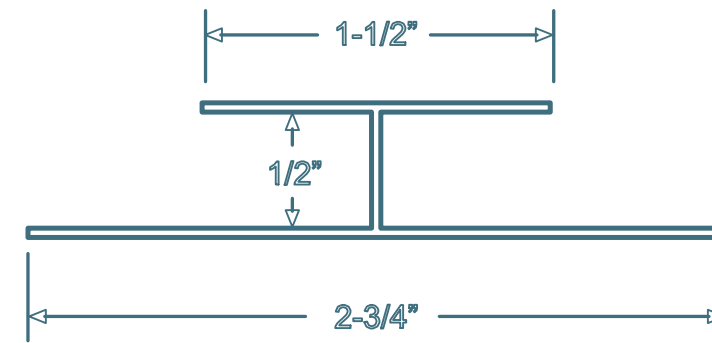

TRUSSCORE™

PVC Interlocking Liner Panel

Trim Dimensions

"J" Trim

"H" Divider

Outside Corner

Base Trim

Inside Cove

Inside/Outside Corner

"45 H" Divider

"F" Trim