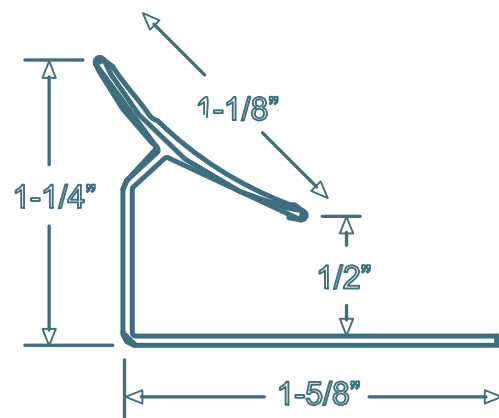

TRUSSCORE™

PVC Interlocking Liner Panel

Trim Dimensions

"J" Trim

"H" Divider

Outside Corner

Base Trim

Inside Cove

Inside/Outside Corner

"45 H" Divider

"F" Trim