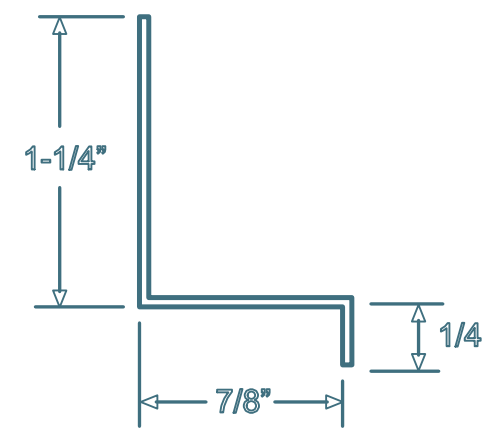

TRUSSCORE™

PVC Interlocking Liner Panel

Trim Dimensions

"J" Trim

"H" Divider

Outside Corner

Base Trim

Inside Cove

Inside/Outside Corner

"45 H" Divider

"F" Trim