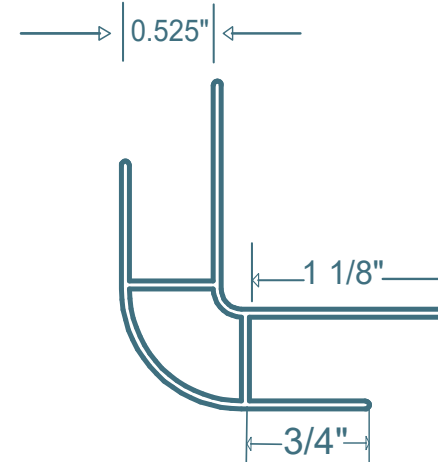

TRUSSCORE™

PVC Interlocking Liner Panel

Trim Dimensions

"J" Trim

"H" Divider

Outside Corner

Base Trim

Inside Cove

Inside/Outside Corner

"45 H" Divider

"F" Trim