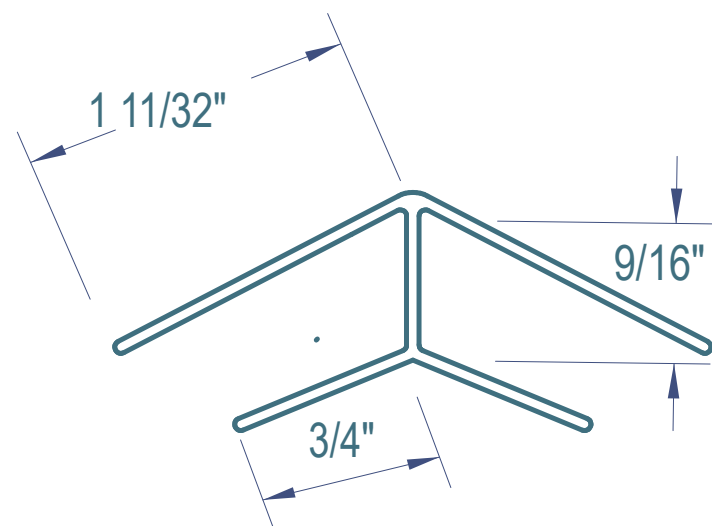

TRUSSCORE™

PVC Interlocking Liner Panel

Trim Dimensions

"J" Trim

"H" Divider

Outside Corner

Base Trim

Inside Cove

Inside/Outside Corner

"45 H" Divider

"F" Trim