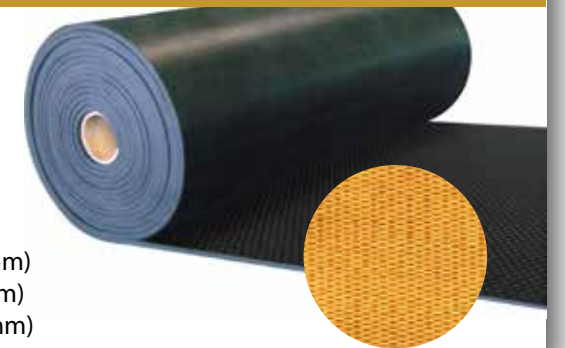

### Rolled Alley Flooring

EP copper woven inlay insertion to eliminate stretch and suitable for all kinds of scrape alleys.

#### SPECIFICATIONS:

TOP PROFILE: Hammer Contour

BOTTOM PROFILE: Microrib Design

PRODUCT CODE: RR4 - 4'10" x 100' x 2/3" (1.48 m x 30.48 m x 17 mm)

RR5 - 5'10" x 100' x 2.3" (1.78 m x 30.48 m x 17mm)

RR6 - 6'10" x 100' x 2/3" (2.08 m x 30.48 m x 17 mm)