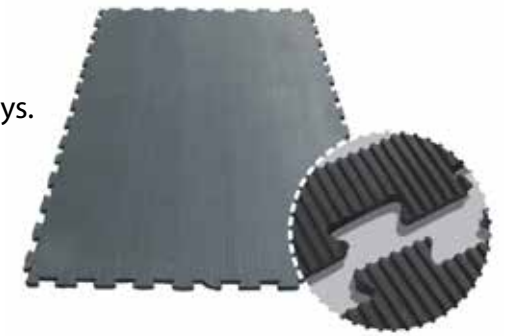

#### SPECIFICATIONS:

TOP PROFILE: Etched Finish

BOTTOM PROFILE: Flat Bottom

DIMENSIONS: 4' x 6' x 3/4" (122 cm x 183 cm x 17 mm)

PRODUCT CODE: RRM4X6-STRAIGHT | RRM4X6-INTERLOCK

### Natural Rubber Interlocking & Straight Cut Mats

Nylon inlay insertion to eliminate stretch. Premium grade virgin rubber composition For use in holding areas, parlor floors, walkways & alleyways.

#### SPECIFICATIONS:

TOP PROFILE: Hammer Contour

BOTTOM PROFILE: Microrib Design

DIMENSIONS: 4' x 6' x 3/4" (122 cm x 183 cm x 17 mm)

PRODUCT CODE: SRM4X6-INTERLOCK | SRM4X6-STRAIGHT

### Rolled Alley Flooring

EP copper woven inlay insertion to eliminate stretch and suitable for all kinds of scrape alleys.