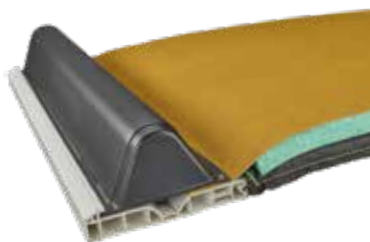

Promat's Industry Leading Cow Mattress Solutions

PASTURE MAT™ enjoyed by over 3 million cows worldwide