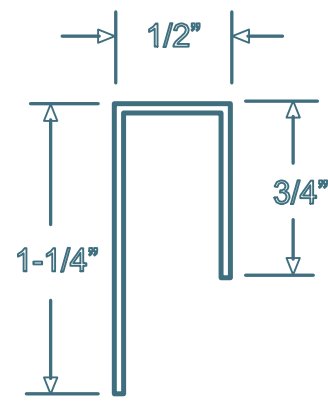

## PVC Interlocking Liner Panel

# Trim Dimensions

"J" Trim

"H" Divider

Outside Corner

Base Trim

Inside Cove

Inside/Outside Corner

"45 H" Divider