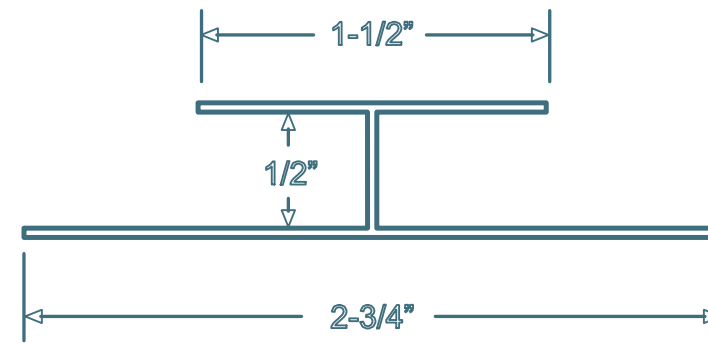

## PVC Interlocking Liner Panel

# Trim Dimensions

"J" Trim

"H" Divider

Outside Corner

Base Trim

Inside Cove

Inside/Outside Corner

"45 H" Divider