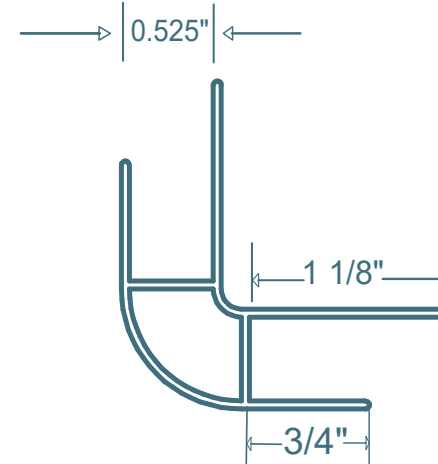

## PVC Interlocking Liner Panel

# Trim Dimensions

"J" Trim

"H" Divider

Outside Corner

Base Trim

Inside Cove

Inside/Outside Corner

"45 H" Divider

"F" Trim