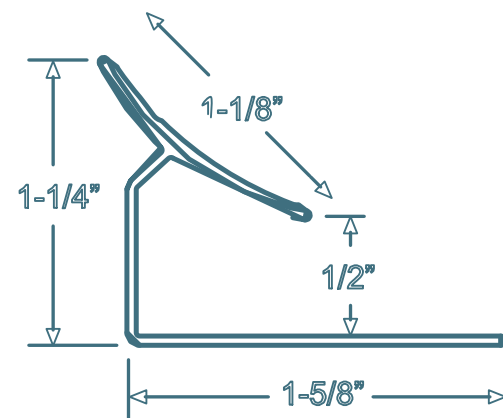

## PVC Interlocking Liner Panel

# Trim Dimensions

"J" Trim

"H" Divider

Outside Corner

Base Trim

Inside Cove

Inside/Outside Corner

"45 H" Divider