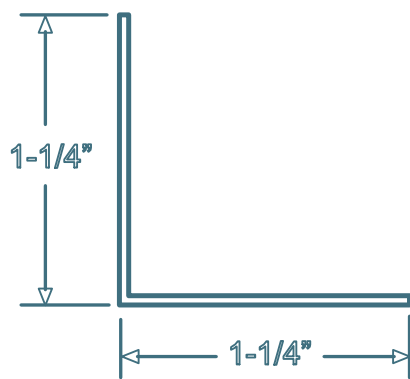

## PVC Interlocking Liner Panel

# Trim Dimensions

"J" Trim

"H" Divider

Outside Corner

Base Trim

Inside Cove

Inside/Outside Corner

"45 H" Divider