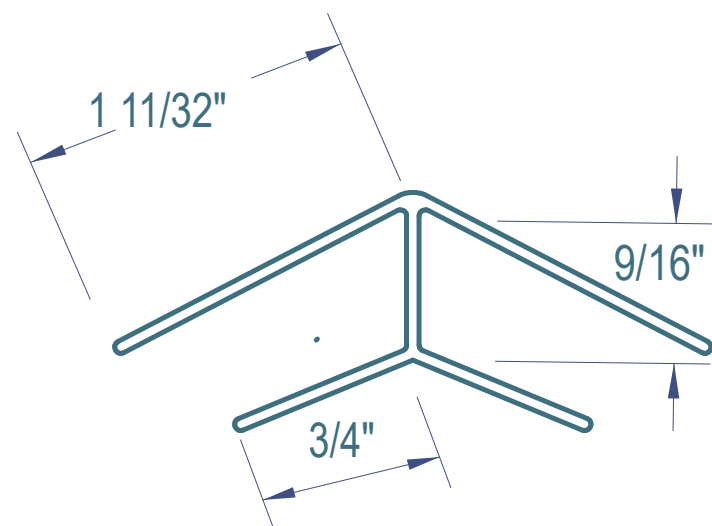

## PVC Interlocking Liner Panel

# Trim Dimensions

"J" Trim

"H" Divider

Outside Corner

Base Trim

Inside Cove

Inside/Outside Corner

"45 H" Divider