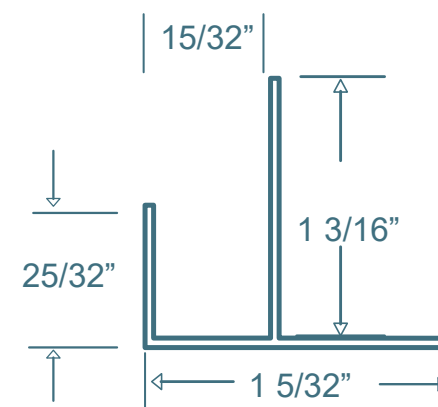

# Trim Dimensions

"J" Trim

"H" Divider

Outside Corner

Base Trim

Inside Cove

Inside/Outside Corner

"45 H" Divider

"F" Trim