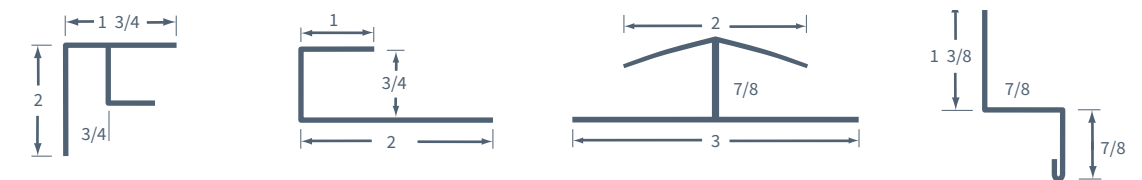

AVAILABLE TRIM:

Ribcore Corrugated Panel Features & Advantages include:

- Made from 100% Virgin PVC
- Great alternative to metal or wood - will not rot or rust
- Easy to install and easy to clean
- Long-lasting and cost-effective
- Made in Canada