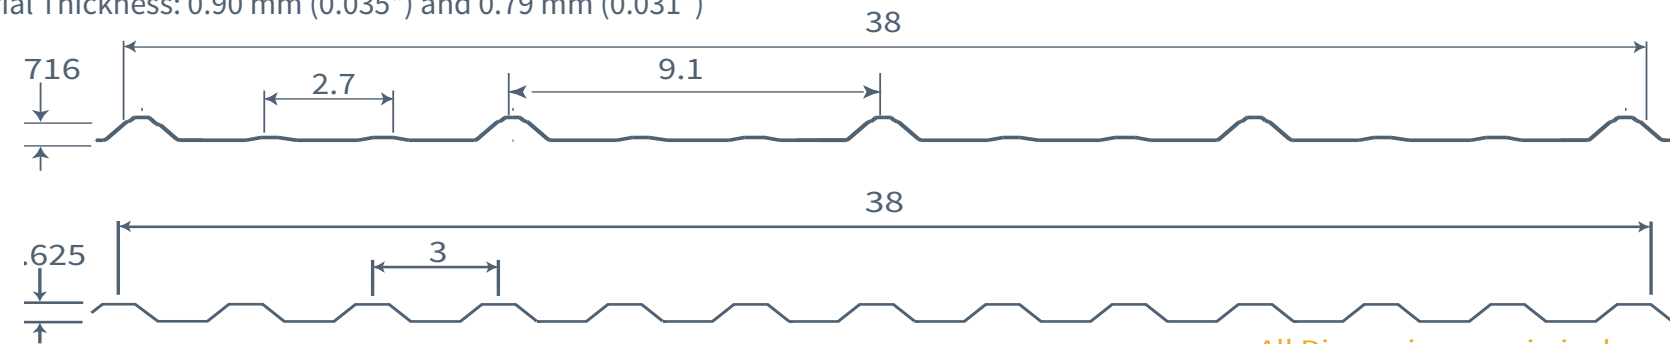

PVC Corrugated Panel

APPLICATIONS:

Wall/Ceiling Liner, Agricultural Confinement areas, Industrial/Commercial buildings

SHEET SIZES:

38" x 10'-2", 12'-2", 16'-4", 20'-4" = Coverage: 36" x 10', 12', 16', 20'
 Material Thickness: 0.90 mm (0.035") and 0.79 mm (0.031")

FEATURES:

- White Polyvinyl Chloride Panel
- Government-Accepted for Food Production areas (#3100-3/R134)
- Bright high gloss finish
- Superior light reflection
- Easily cleaned - pressure wash
- Cuts easily with hand or power saws
- Reversible profile