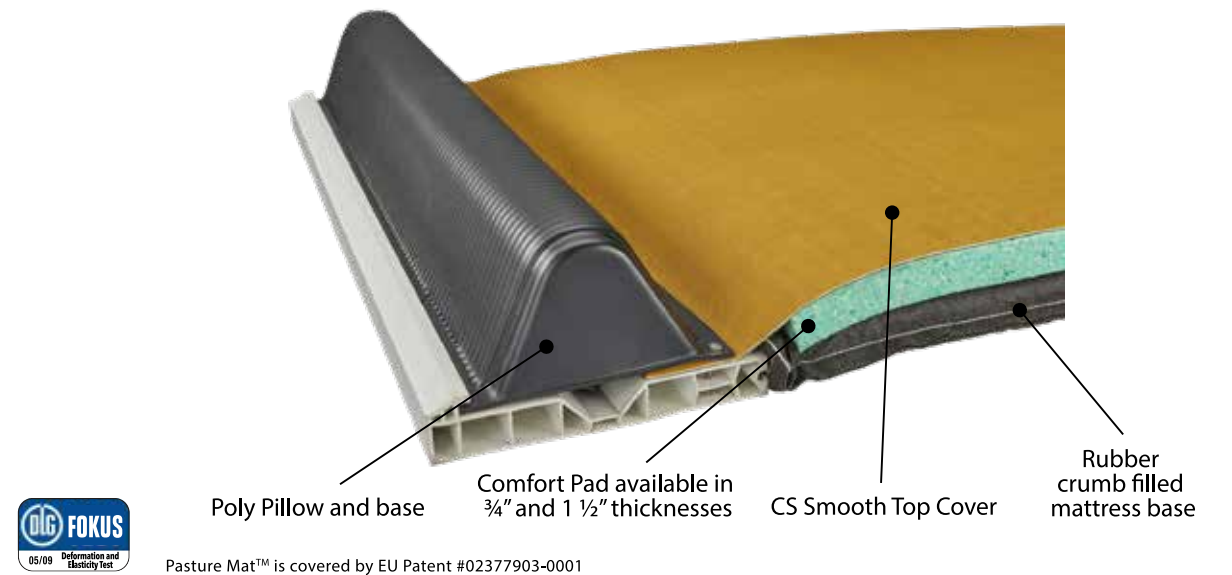

PASTURE MAT™ with Comfort Pad